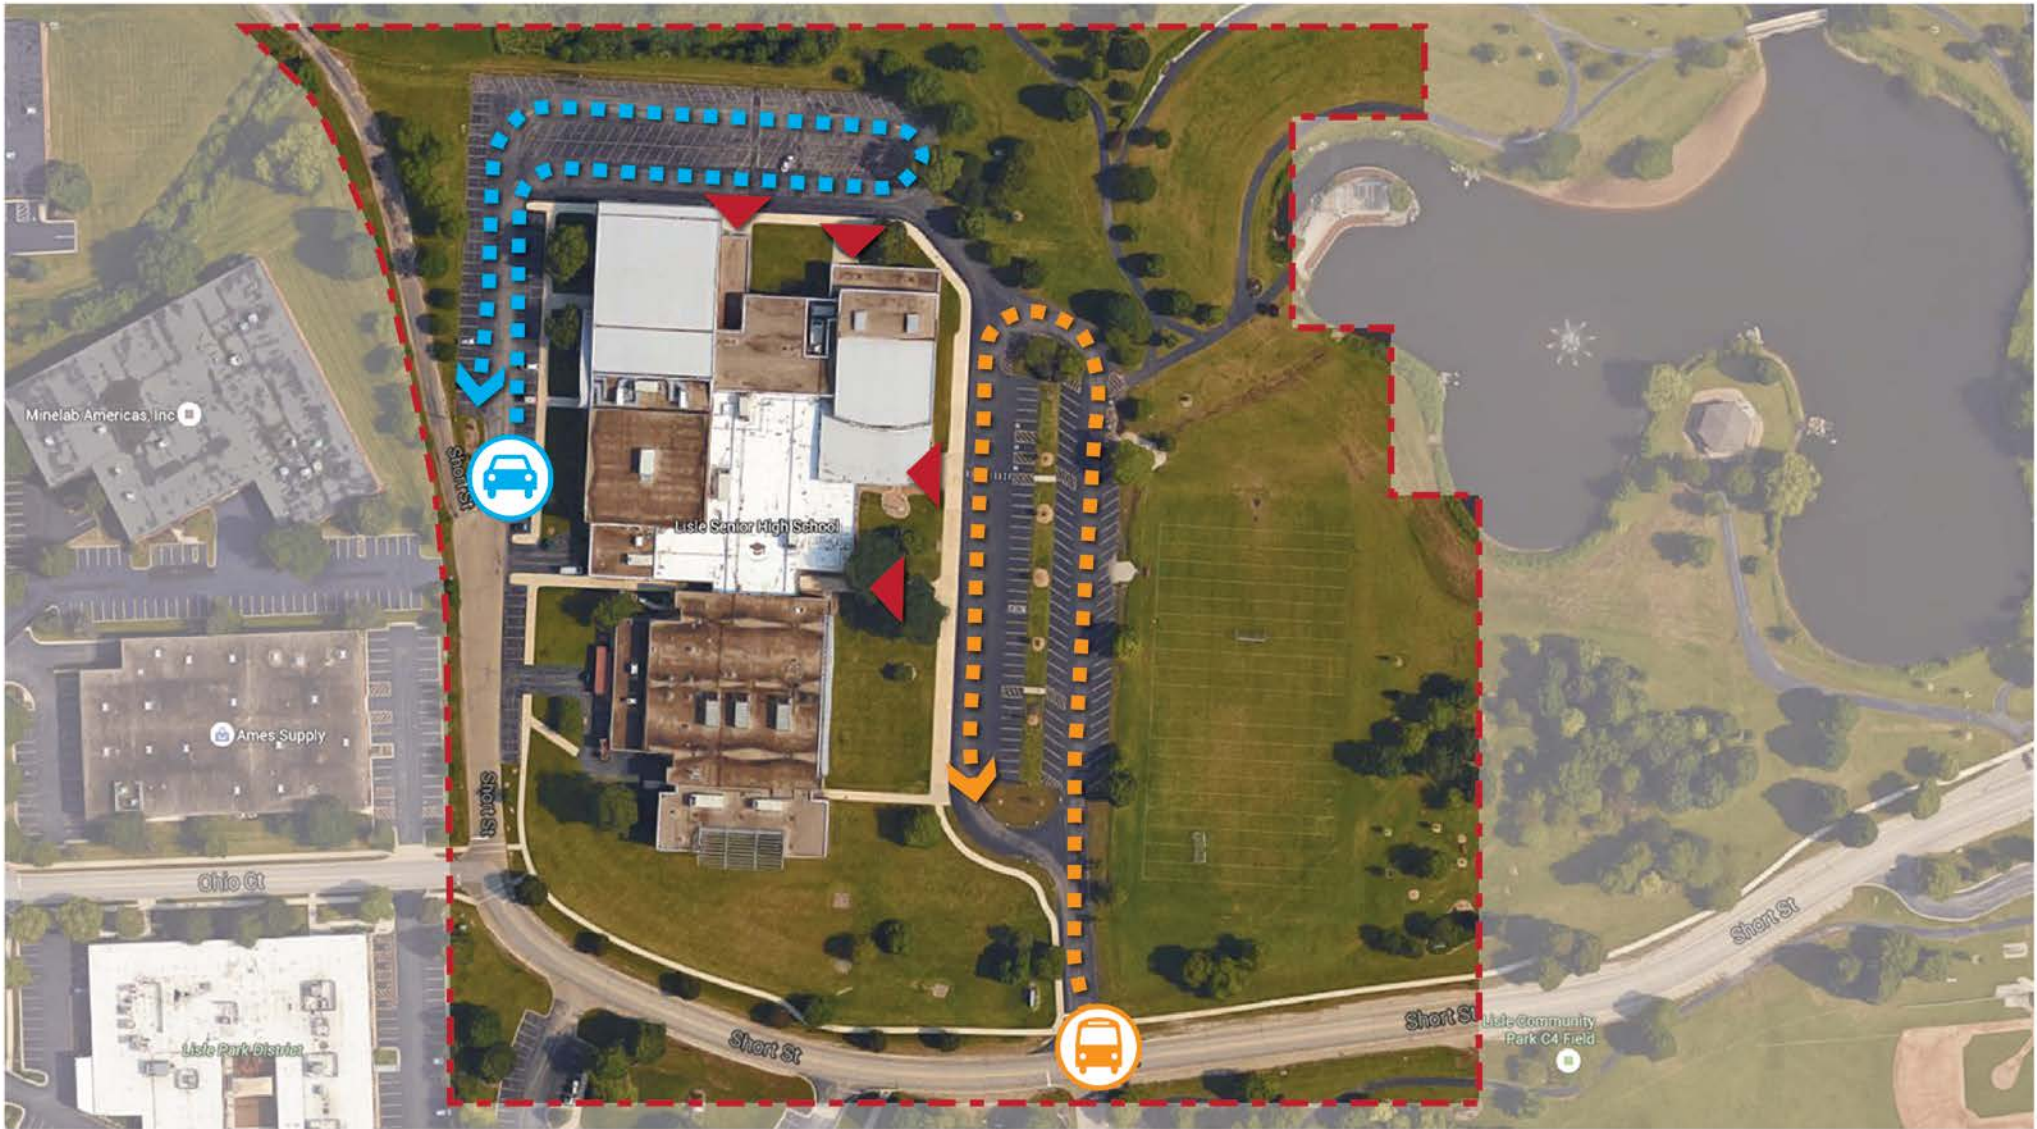

# Lisle Community Unit School District 202 Existing Facility Sites

**TATE WOODS  
EXISTING**

**SCHIESHER  
EXISTING**

## SENIOR HIGH EXISTING

### MEADOWS EXISTING