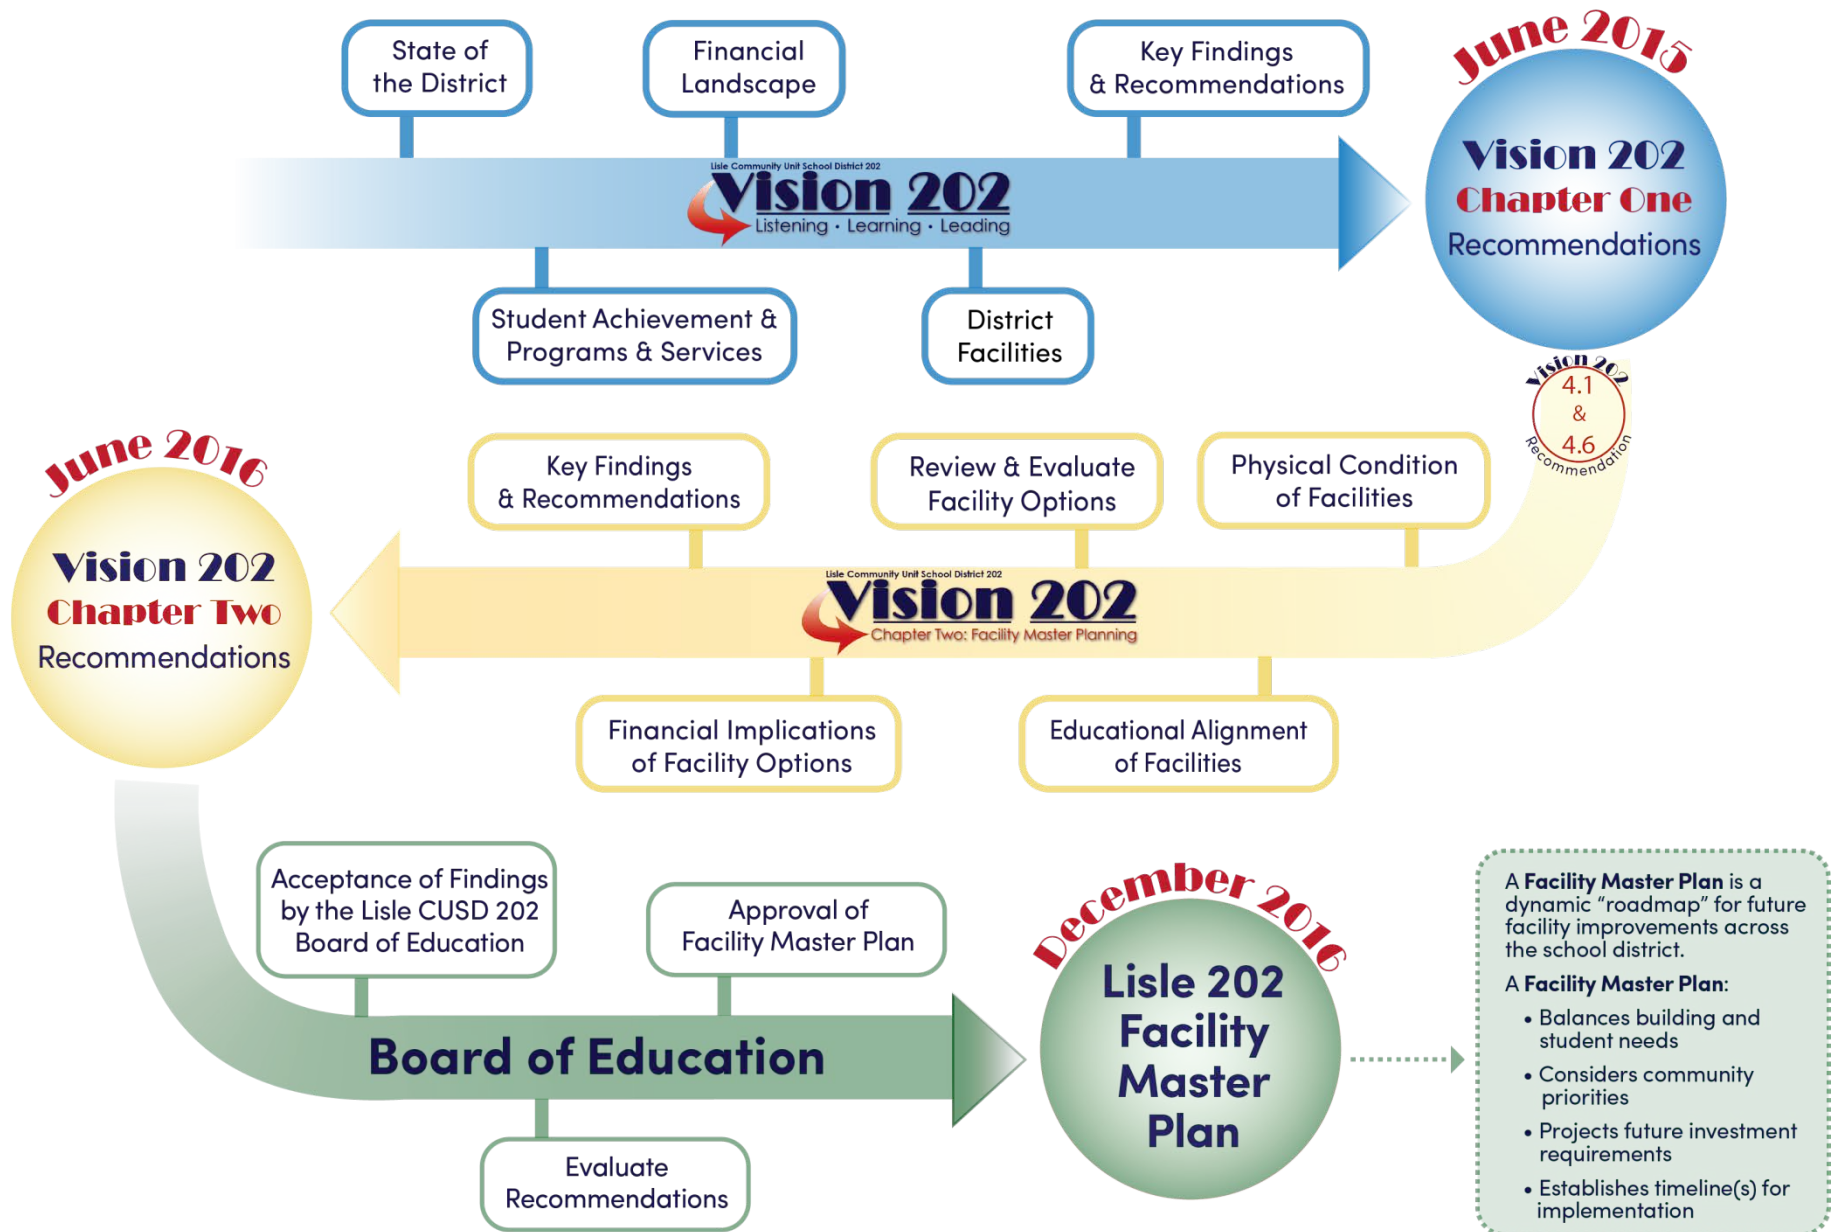

Lisle Community Unit School District 202 Facility Master Planning Process

Lisle Community Unit School District 202 Facilities Open Houses

Join us for a tour of our facilities and see firsthand what you heard about during Sessions 1 & 2.